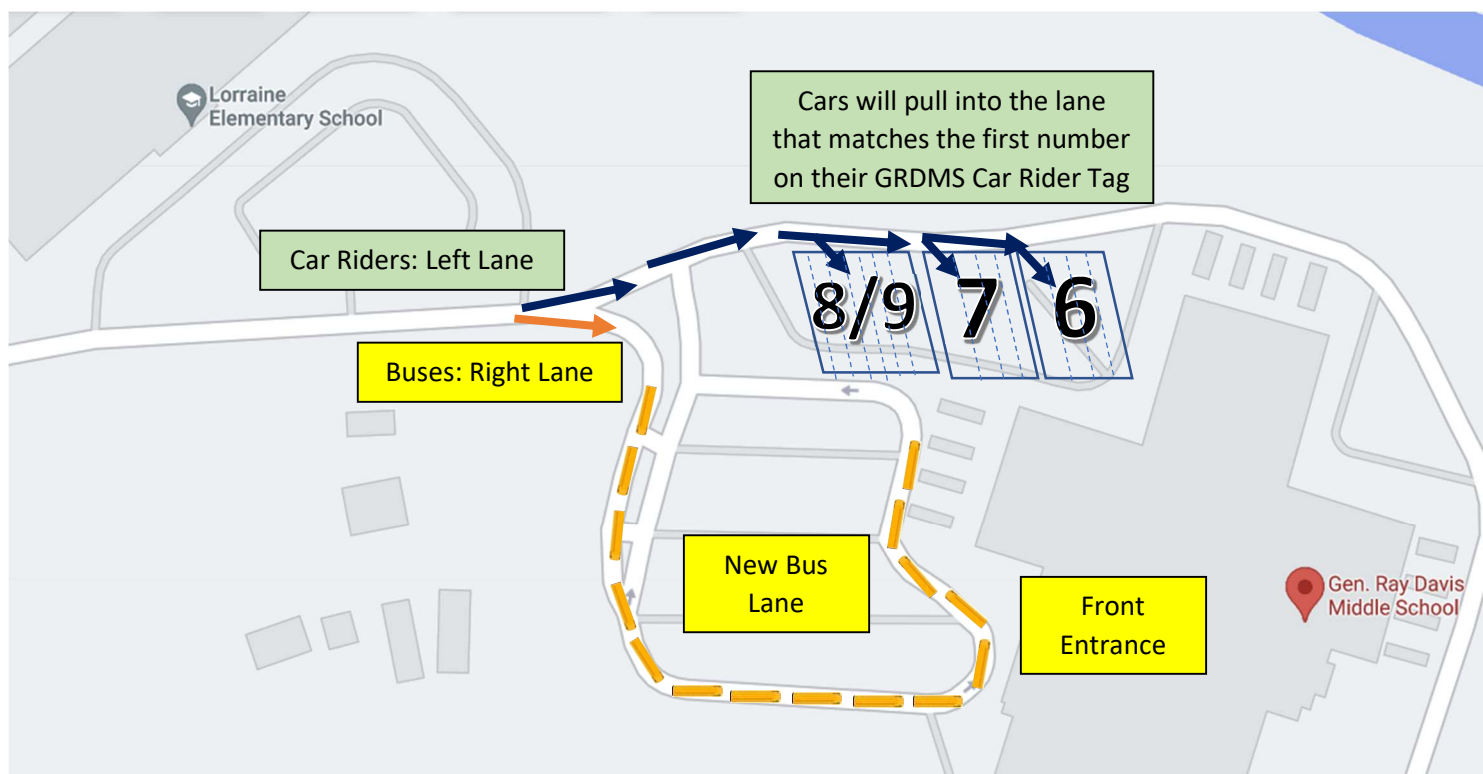

# New Car Rider/Bus Lanes at General Ray Davis Middle School!!

Dear GRDMS Parents,

Beginning Wednesday, August 11, buses at GRDMS will use the RIGHT entrance lane and drop off and pick up students at the FRONT of the building. Car rider drop-off and pickup will follow the LEFT entrance lane and pull into the row that matches your car tag number.

We hope that this new procedure will make student drop-off and pickup faster, safer, and easier for everyone. Thank you for your patience as we make adjustments.

**IMPORTANT – All car riders are required to have a valid GRDMS car rider tag. Students will not be released in the car lane without a valid car rider tag. Parents/guardians will be required to park, walk to the front entrance of GRDMS, and present ID for students to be released.** Please refer to the GRDMS website for more details to register for a valid GRDMS car tag.