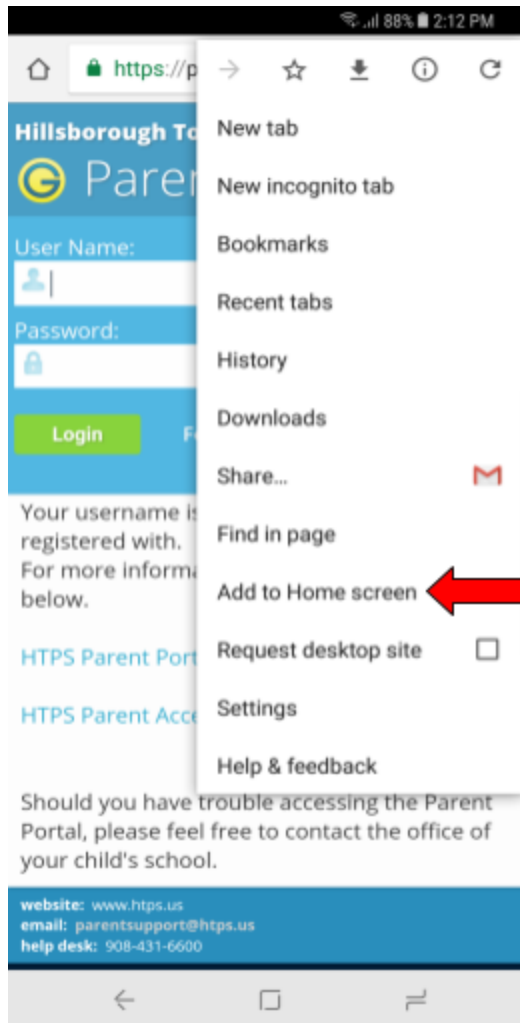

Step #1

Click on Chrome web browser on your Android

Step #2

Enter the parent portal address (parents.htps.us) in the URL window.

Step #3

Click on the three dots once you are on the Parent Access Log in Page.

Step #4
Click on 'Add to Home screen'

Step #5
Click Add