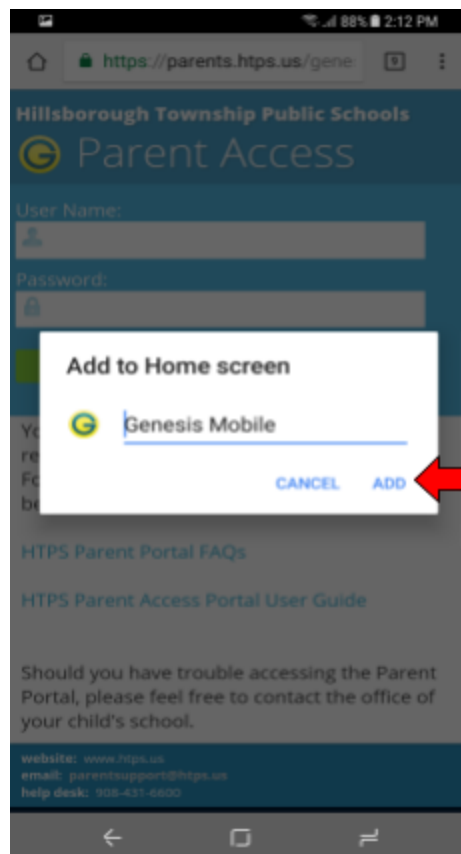

Step #1

Click on Chrome web browser on your Android

Step #2

Enter the parent portal address (parents.htps.us) in the URL window.

Step #3

Click on the three dots once you are on the Parent Access Log in Page.

Step #4
Click on 'Add to Home screen'

Step #5
Click Add