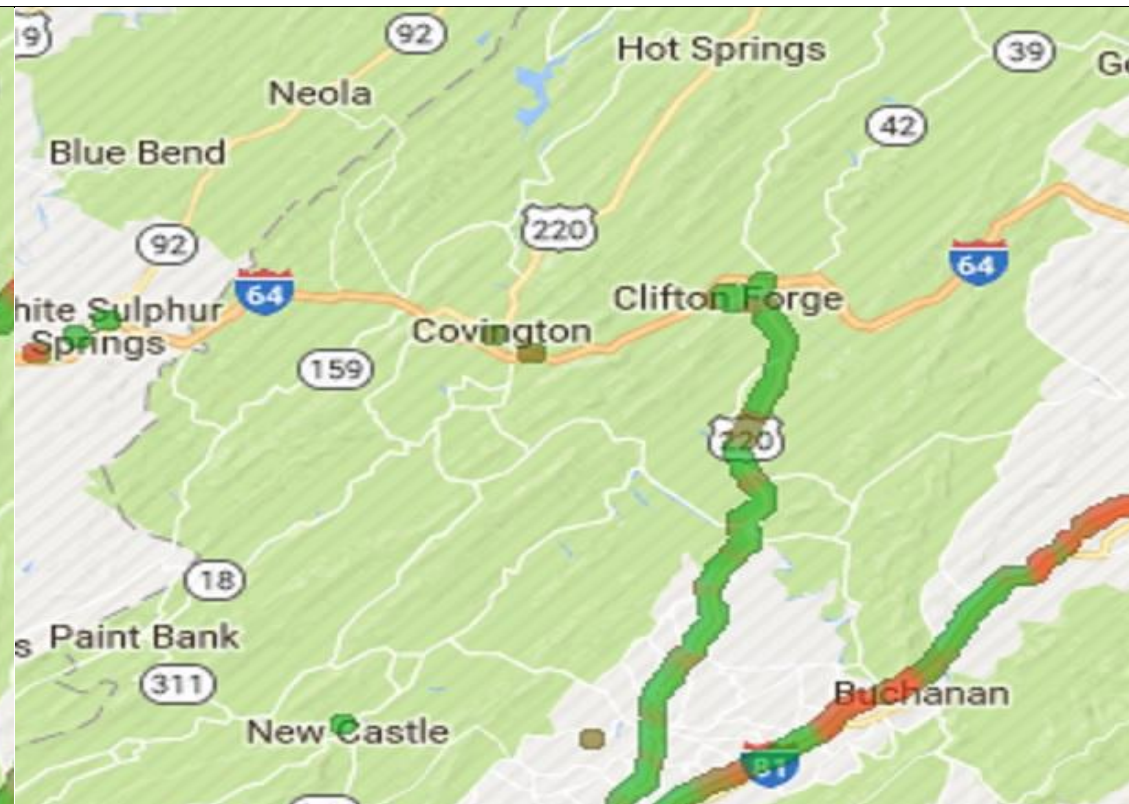

**Cellular Coverage Maps
Allegheny County**

Sources:

Opensignal.com

Verizon Wireless

Sprint

ATT (provided by Opensignal.com)

Boost (provided by Opensignal.com)

**Cellular Coverage Maps
Allegheny County**

Sources:

Opensignal.com

Verizon Wireless

Sprint

Ntelos (redirected to Sprint)

Sprint

Cellular Coverage Maps
Allegheny County

Sources: