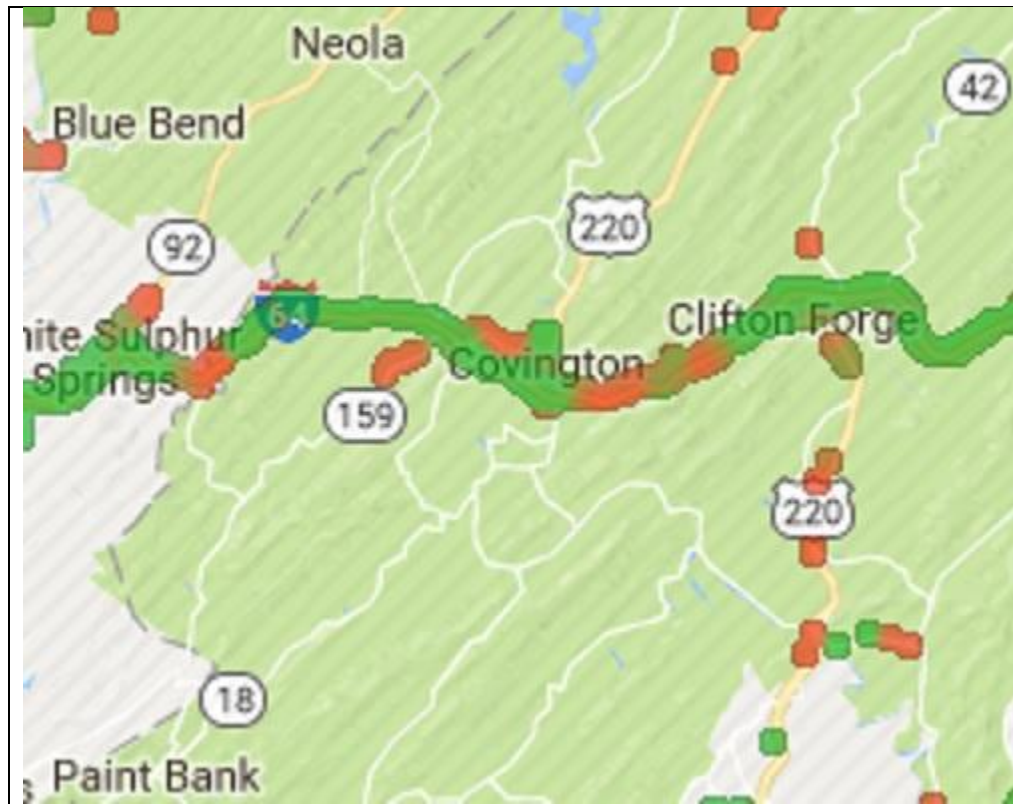

**Cellular Coverage Maps
Allegheny County**

Sources:

Opensignal.com

Verizon Wireless

Sprint

ATT (provided by Opensignal.com)

Boost (provided by Opensignal.com)

**Cellular Coverage Maps
Allegheny County**

Sources:

Opensignal.com

Verizon Wireless

Sprint

Ntelos (redirected to Sprint)

Sprint

Cellular Coverage Maps
Allegheny County

Sources: